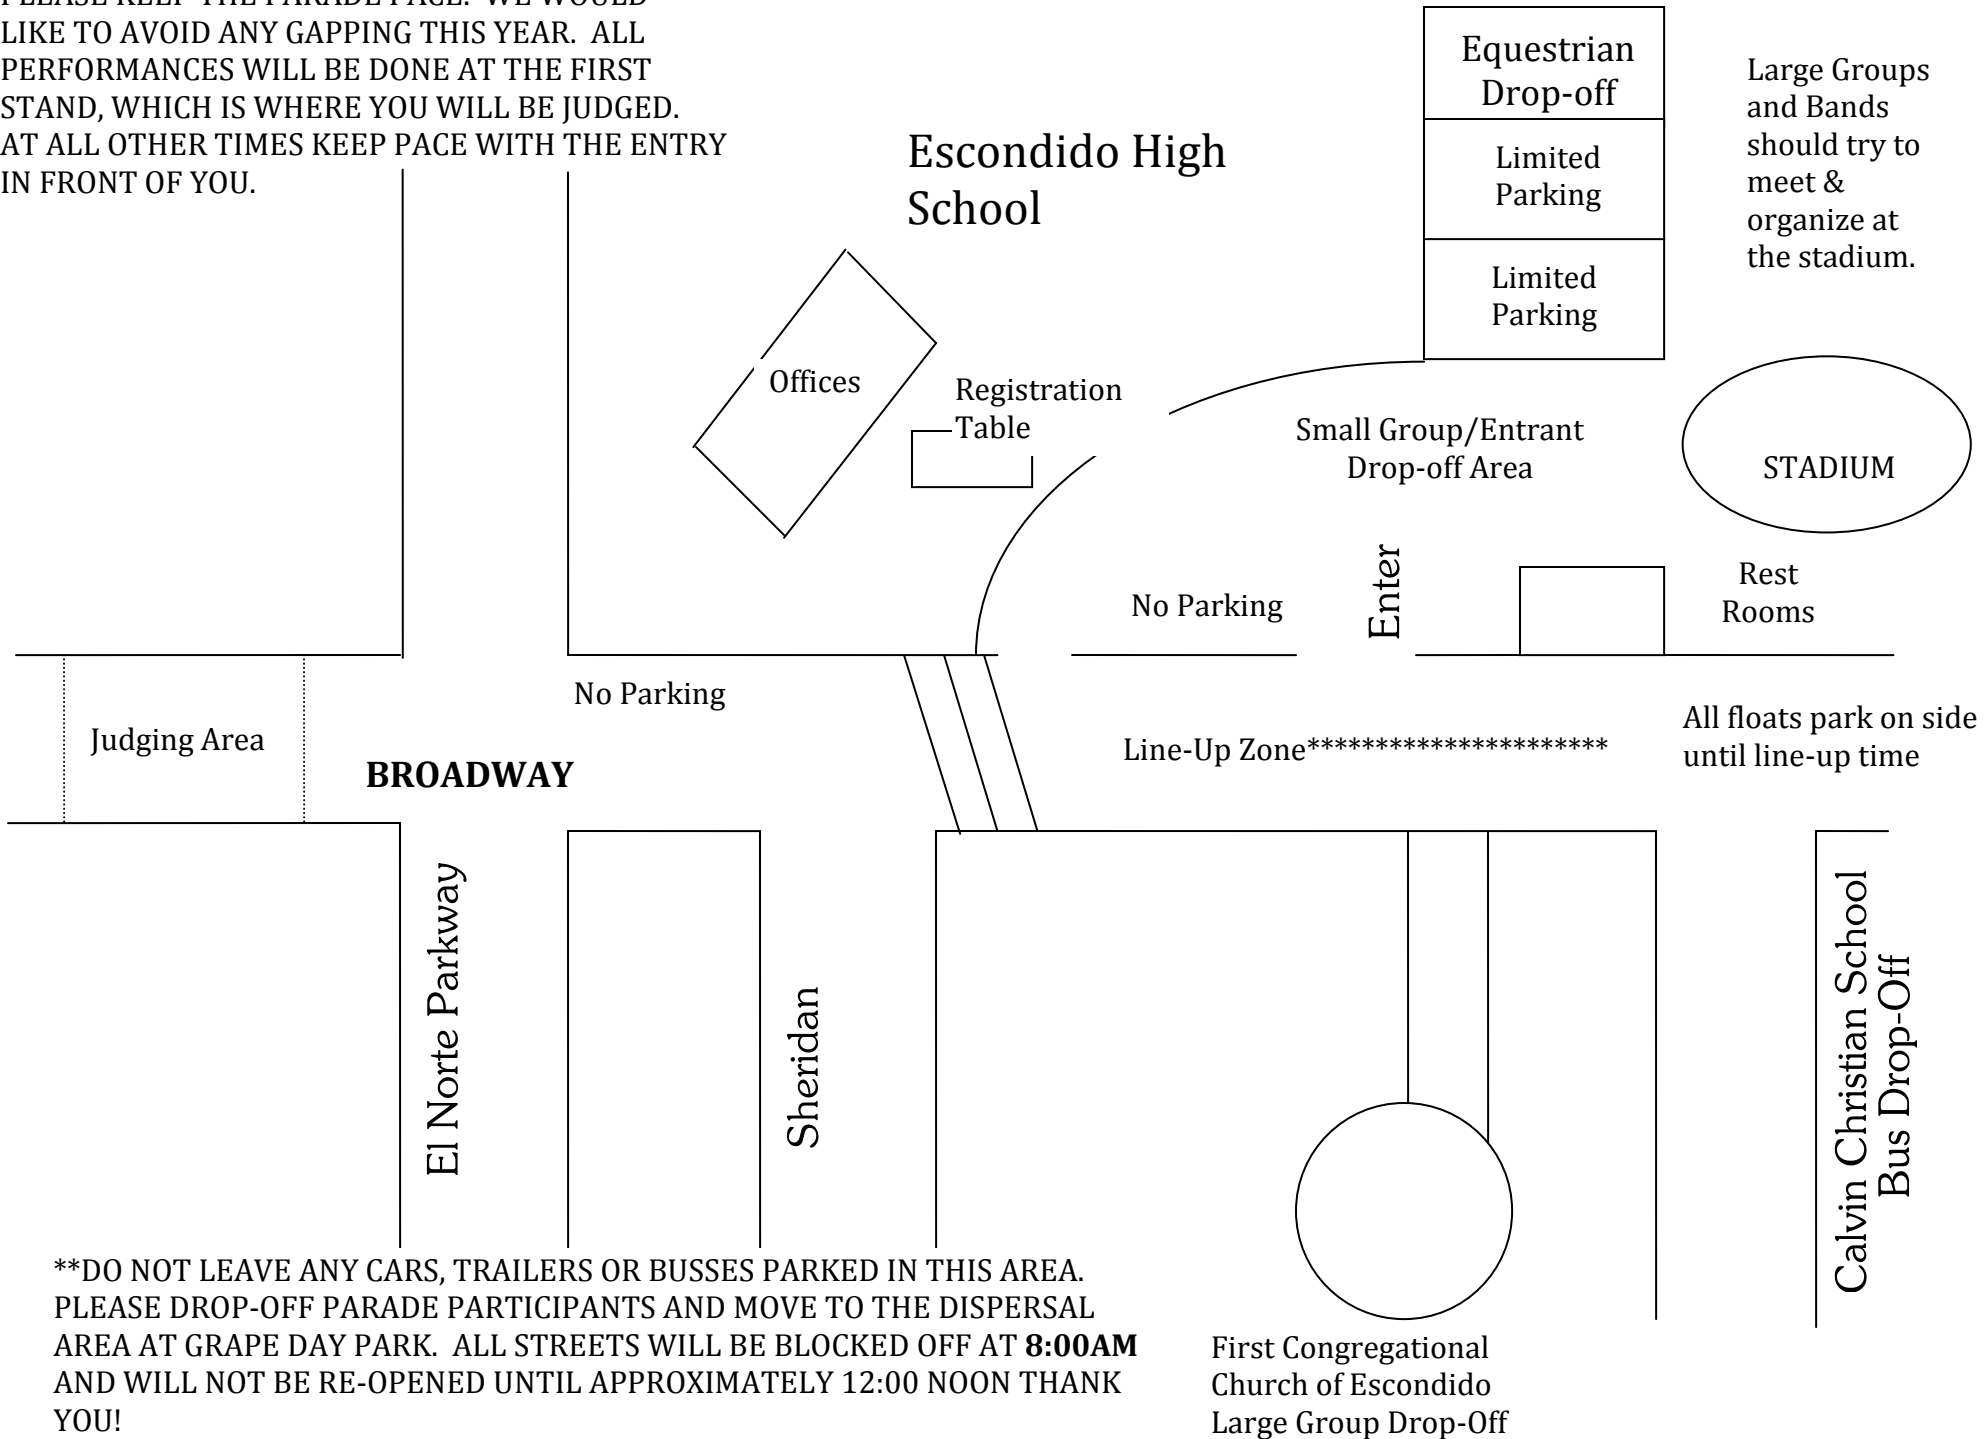

PLEASE KEEP THE PARADE PACE. WE WOULD LIKE TO AVOID ANY GAPPING THIS YEAR. ALL PERFORMANCES WILL BE DONE AT THE FIRST STAND, WHICH IS WHERE YOU WILL BE JUDGED. AT ALL OTHER TIMES KEEP PACE WITH THE ENTRY IN FRONT OF YOU.

Escondido High School

****DO NOT LEAVE ANY CARS, TRAILERS OR BUSSES PARKED IN THIS AREA. PLEASE DROP-OFF PARADE PARTICIPANTS AND MOVE TO THE DISPERSAL AREA AT GRAPE DAY PARK. ALL STREETS WILL BE BLOCKED OFF AT 8:00AM AND WILL NOT BE RE-OPENED UNTIL APPROXIMATELY 12:00 NOON THANK YOU!**